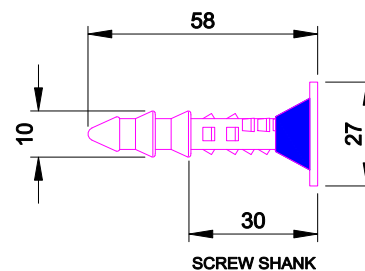

Technical Drawing - DW-273-1-(F)

Other Information

All data and information contained in these Product/Technical Data Sheets is up-to-date and correct as at the date of issue. The information given is suggested as guidance and should only be used for evaluating your specific application. Delta Membrane Systems Limited cannot control or anticipate the conditions under which this product may be used, each user should review the information in specific context of the planned use. The information contained in these Product/Technical Data Sheets should not be considered a warranty, expressed, or implied, including but not limited to a warranty of merchantability or fitness for a particular purpose. In no event shall Delta Membrane Systems Limited be liable for any incidental or consequential damages resulting from the use, misuse, or inability to use the product. This exclusion applies regardless of whether such damages are sought based on breach of warranty, breach of contract, negligence, strict liability in tort, or any other legal theory. When in doubt, contact Delta's Technical Team on 01992 523 523.